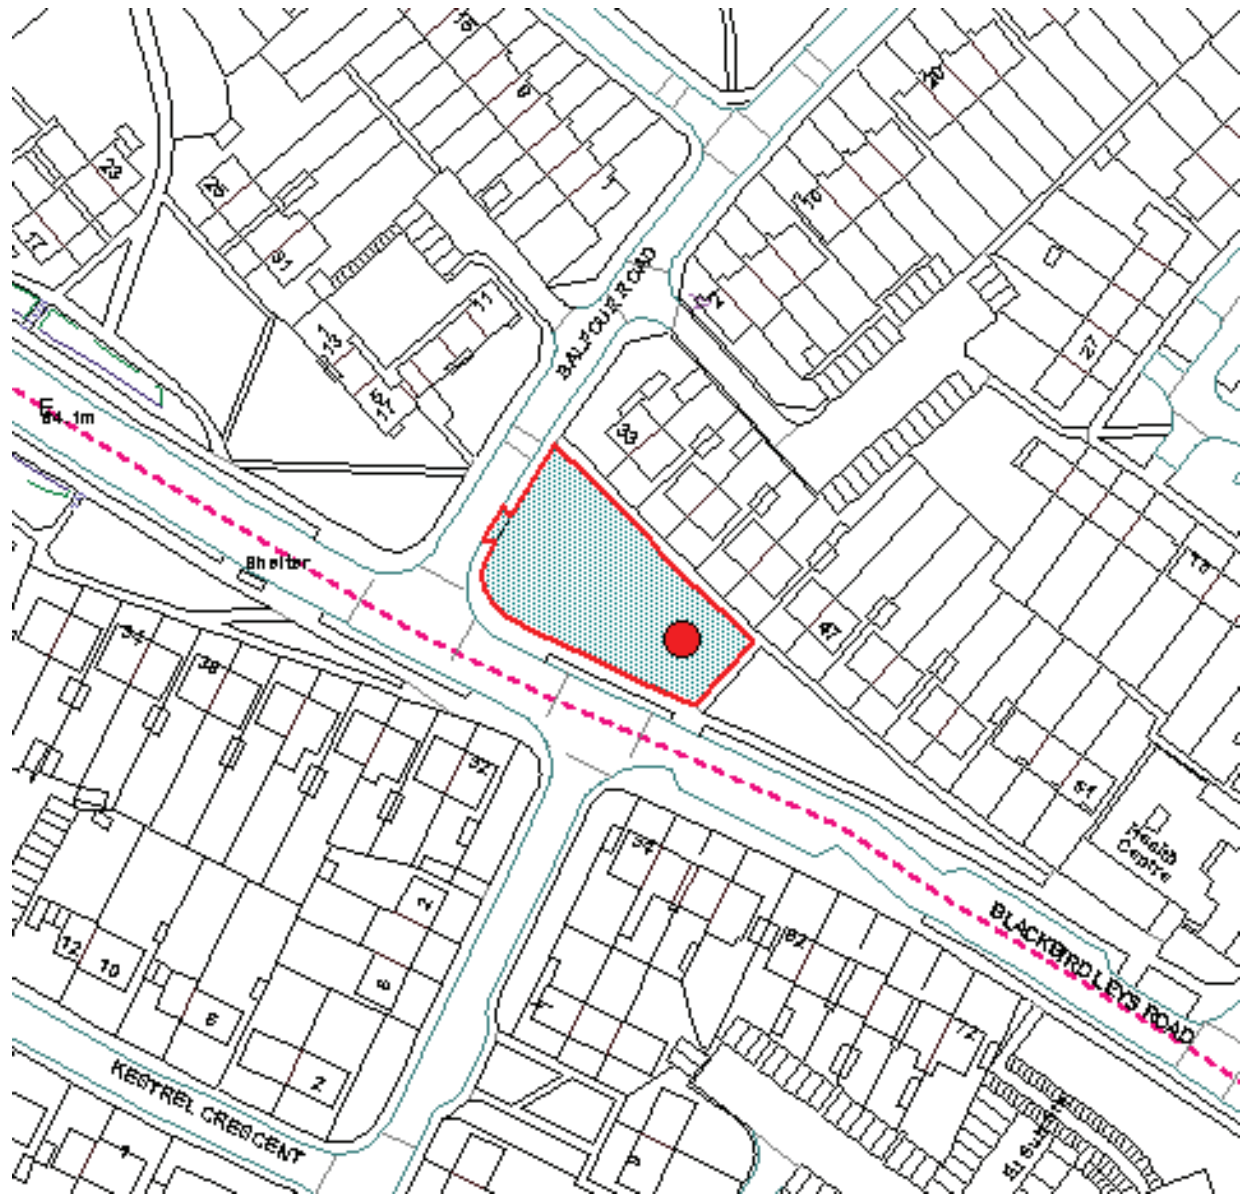

Appendix 1

13/02285/CT3 - Land Fronting 33 To 61
Blackbird Leys Road

© Crown Copyright and database right 2011.
Ordnance Survey 100019348

This page is intentionally left blank